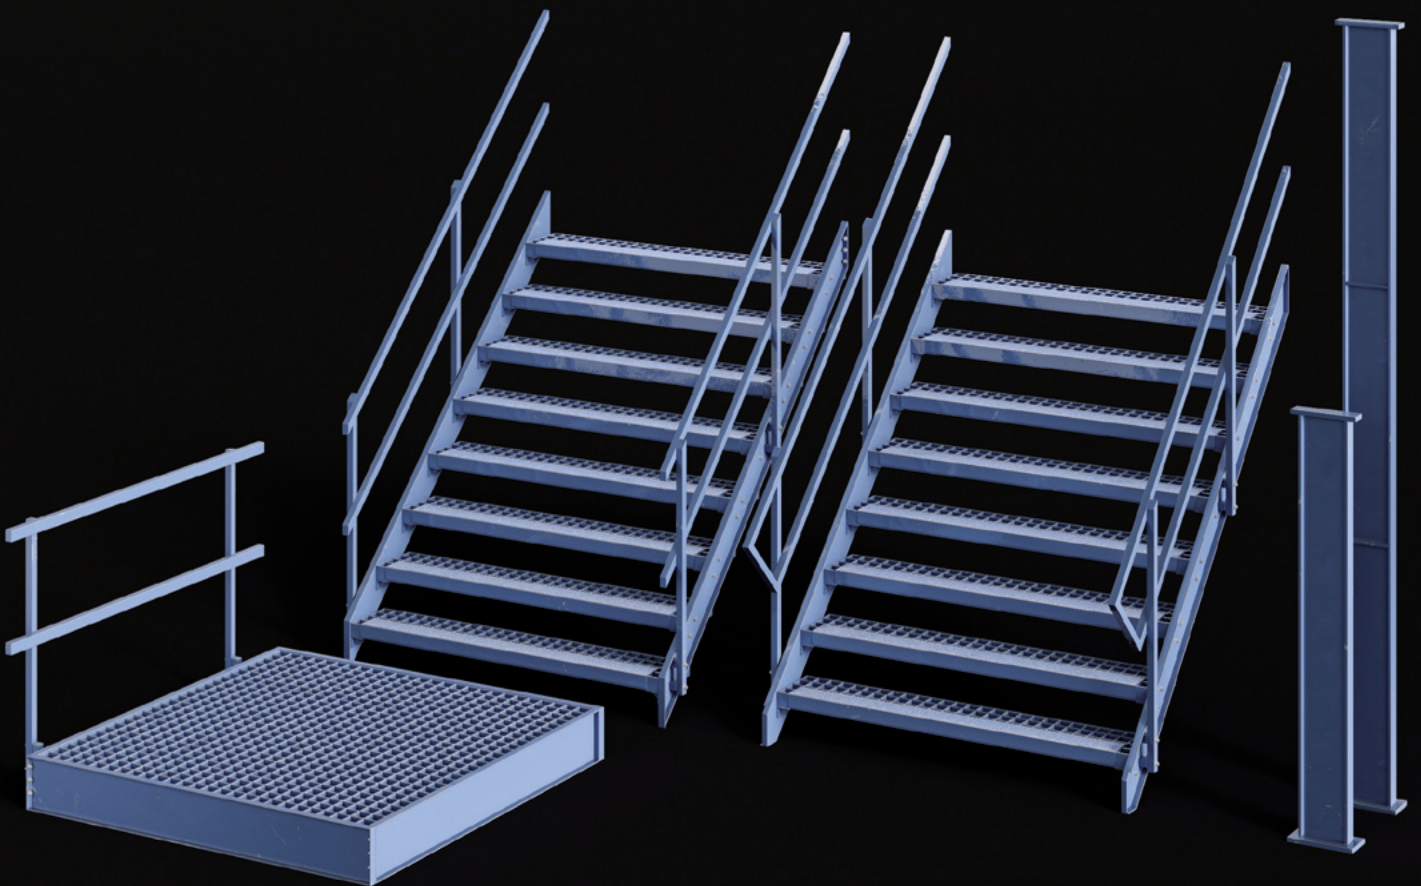

archmodels vol. 295