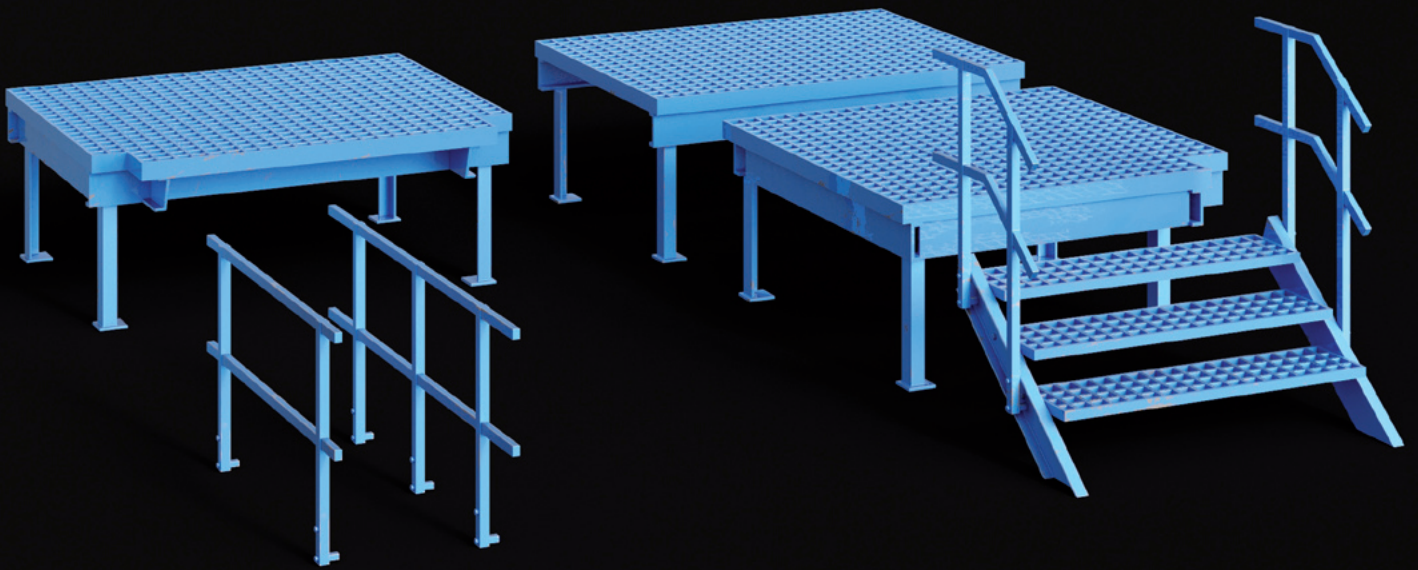

archmodels vol. 295