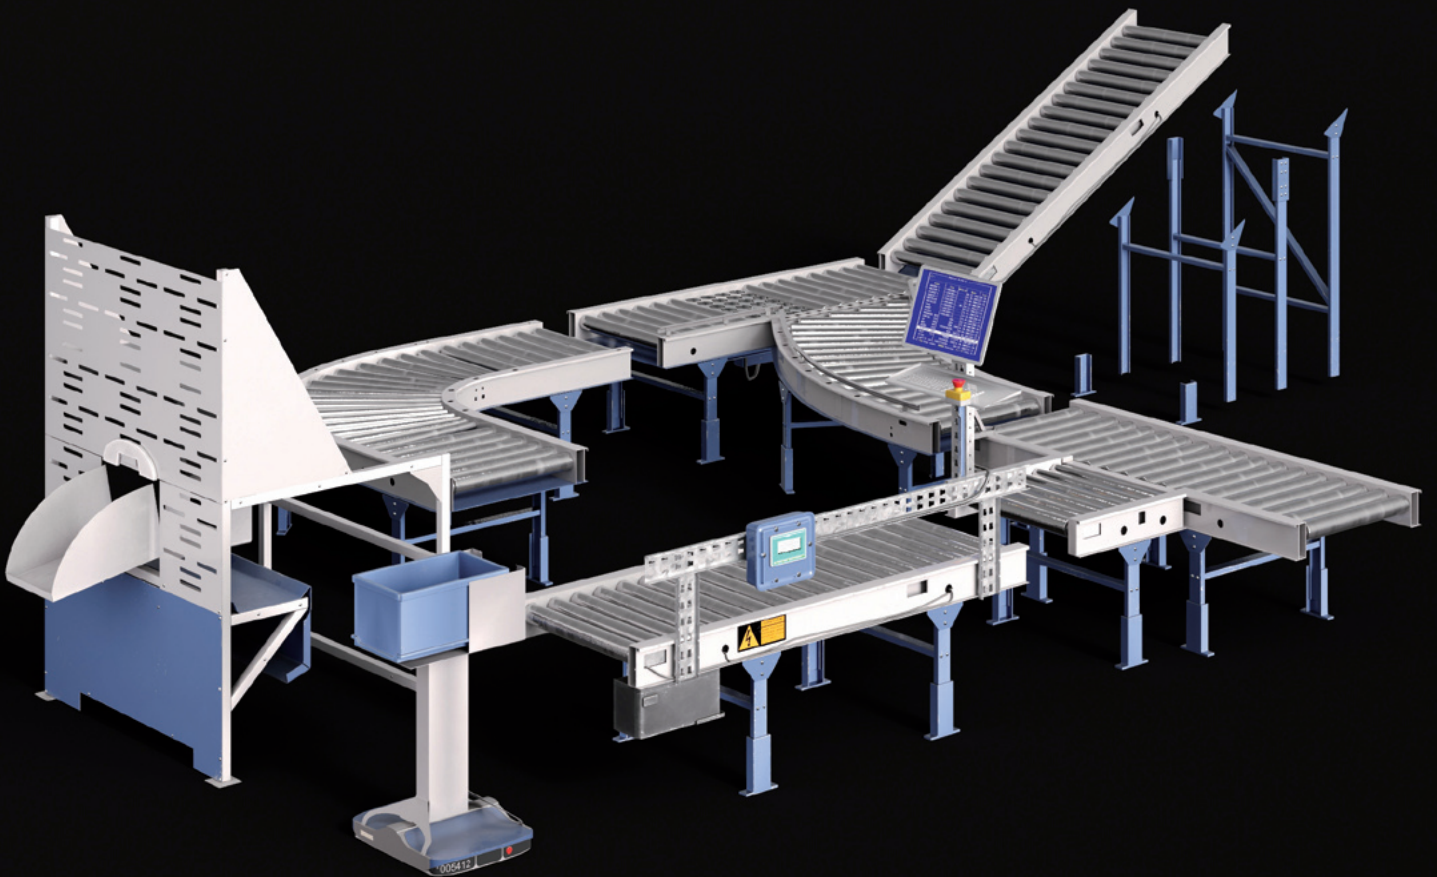

archmodels vol. 295