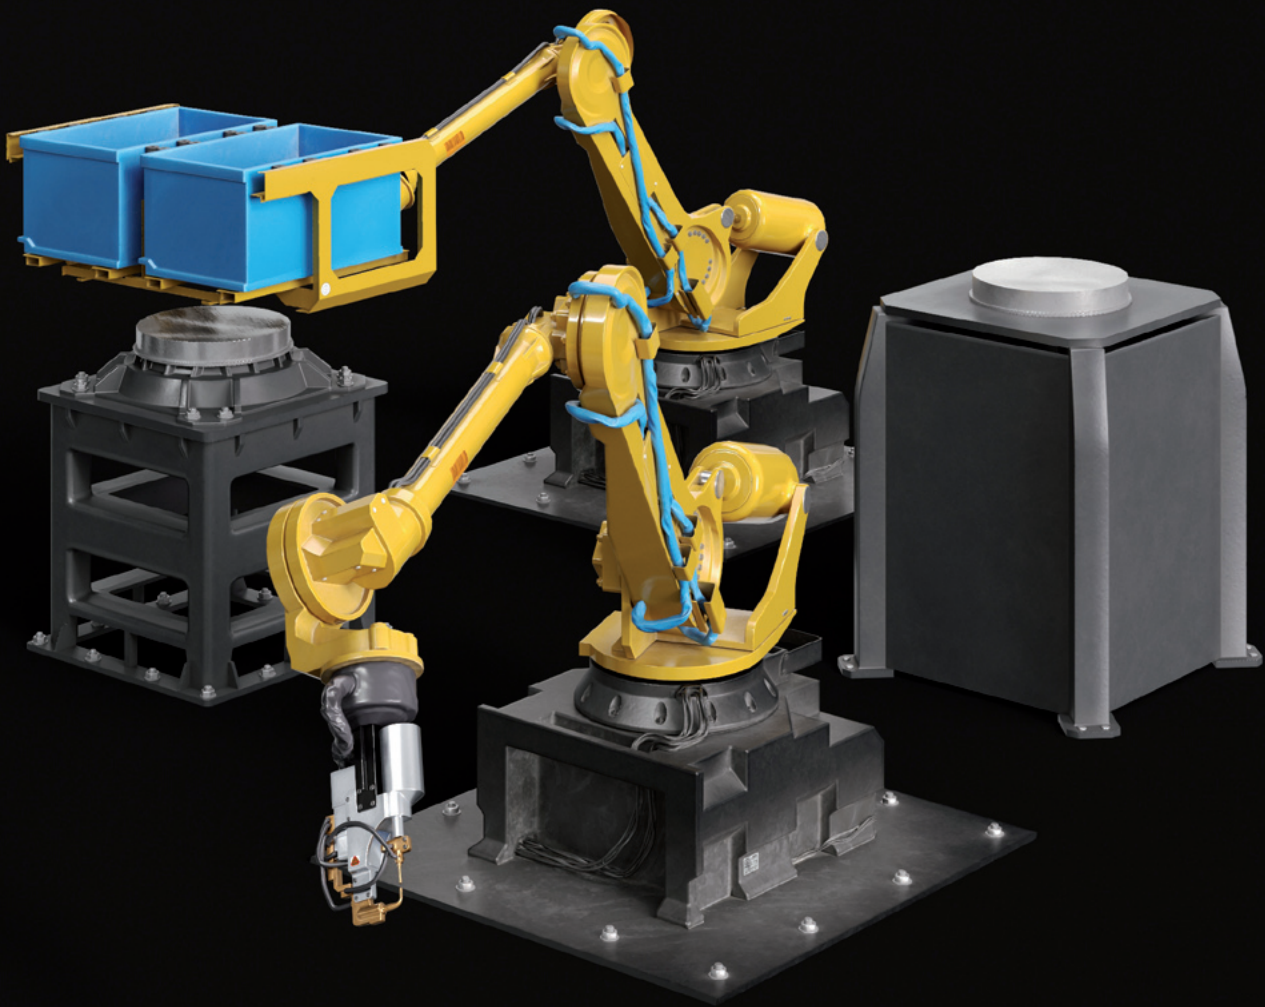

archmodels vol. 295