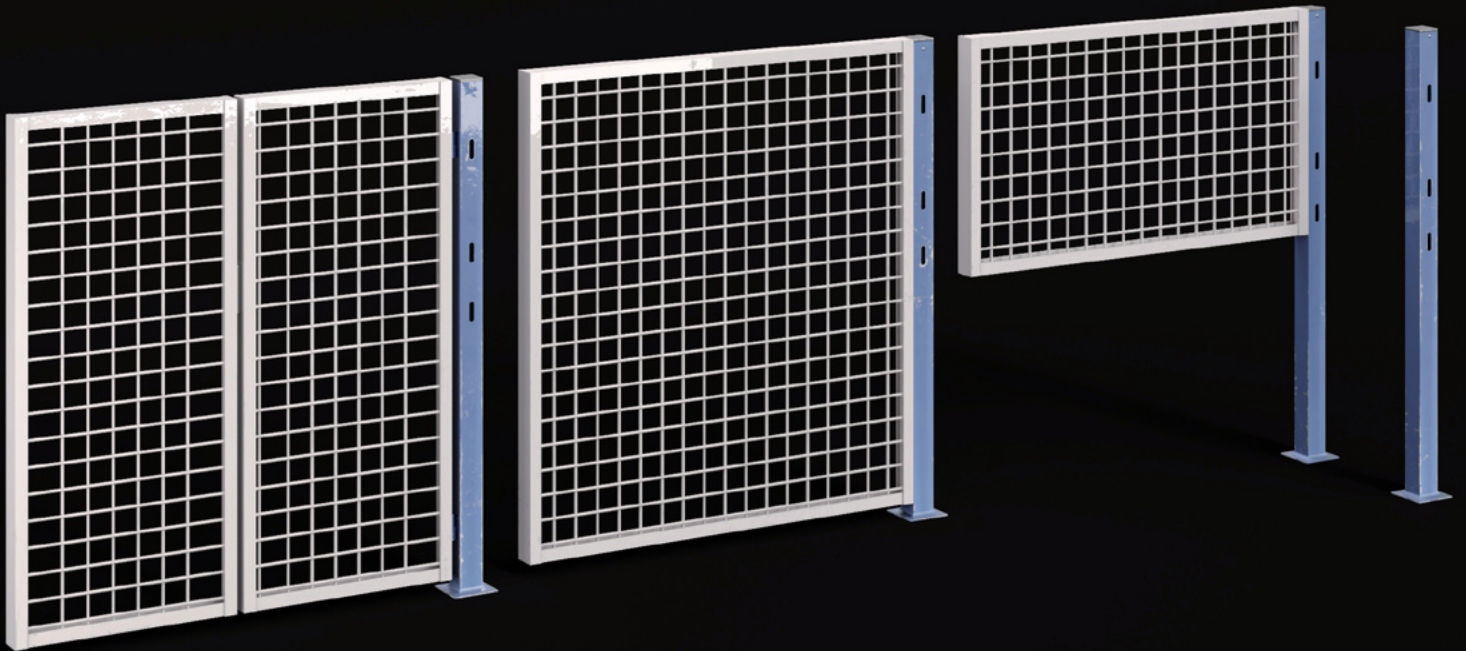

archmodels vol. 295