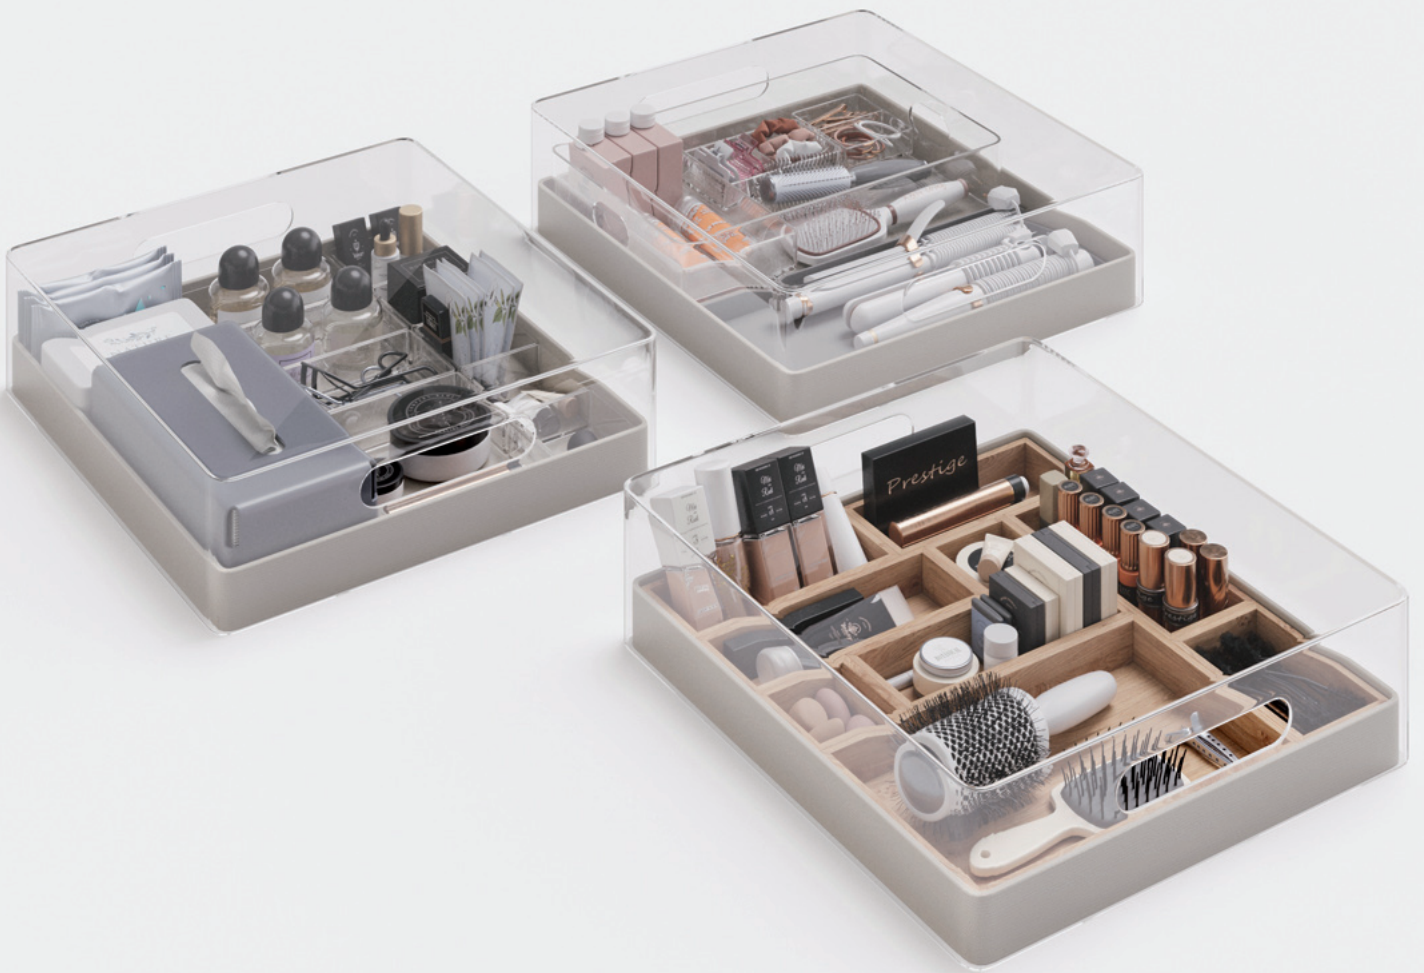

archmodels vol. 292