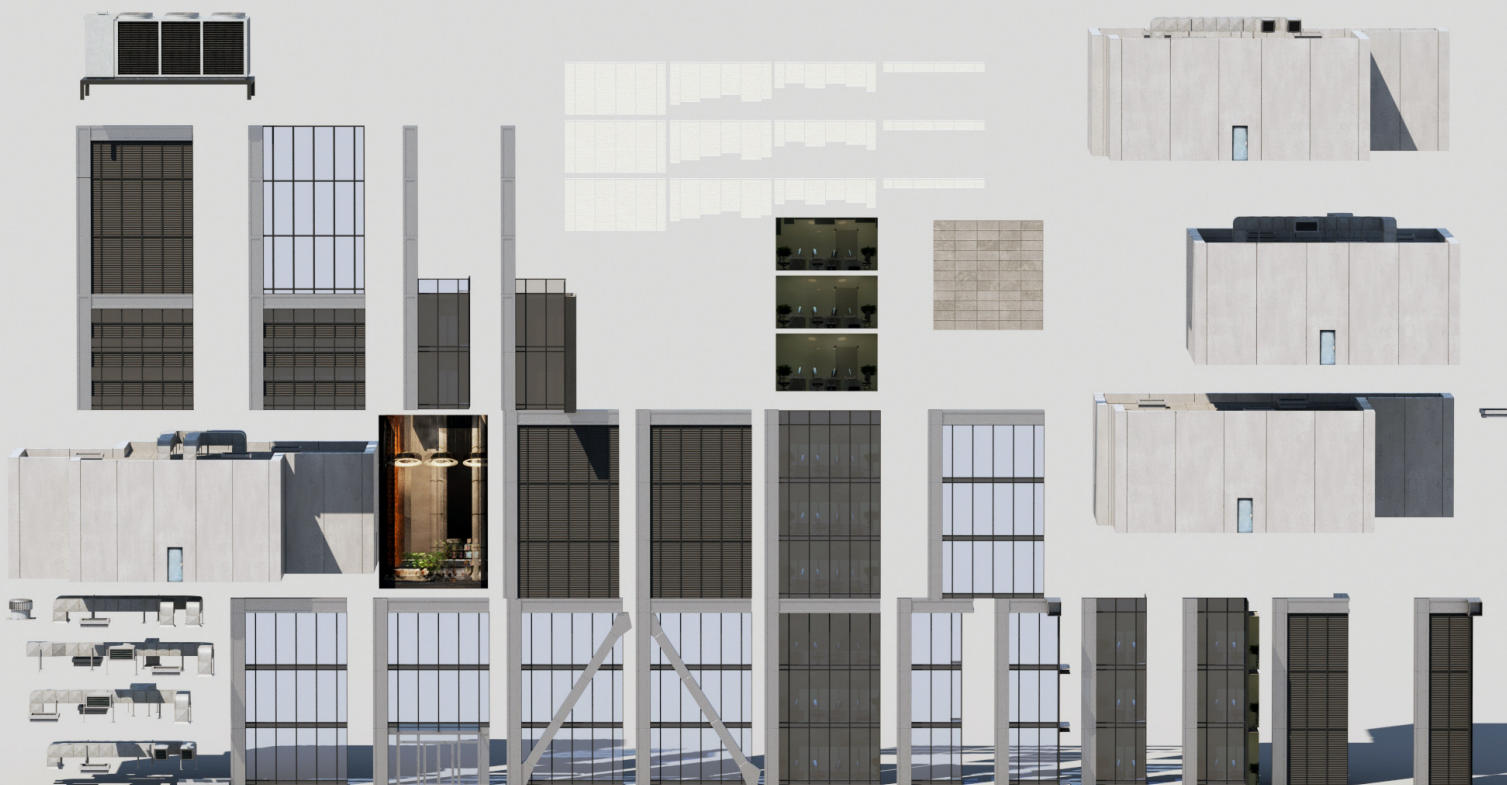

Archmodels vol. 267

Theme 02 - Railclone buildings - *Theme elements 005*