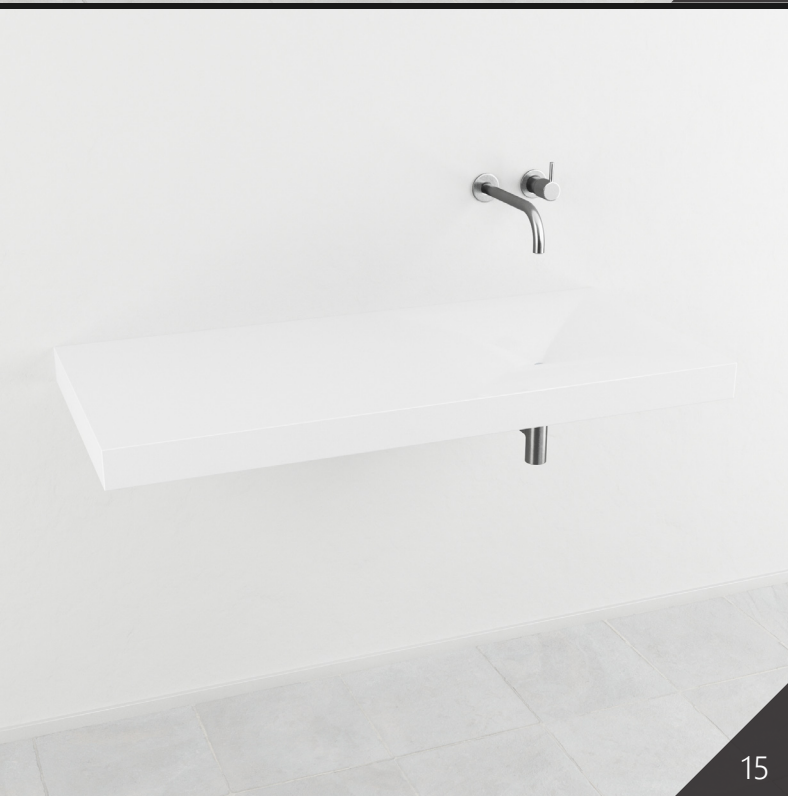

Archmodels vol. 263