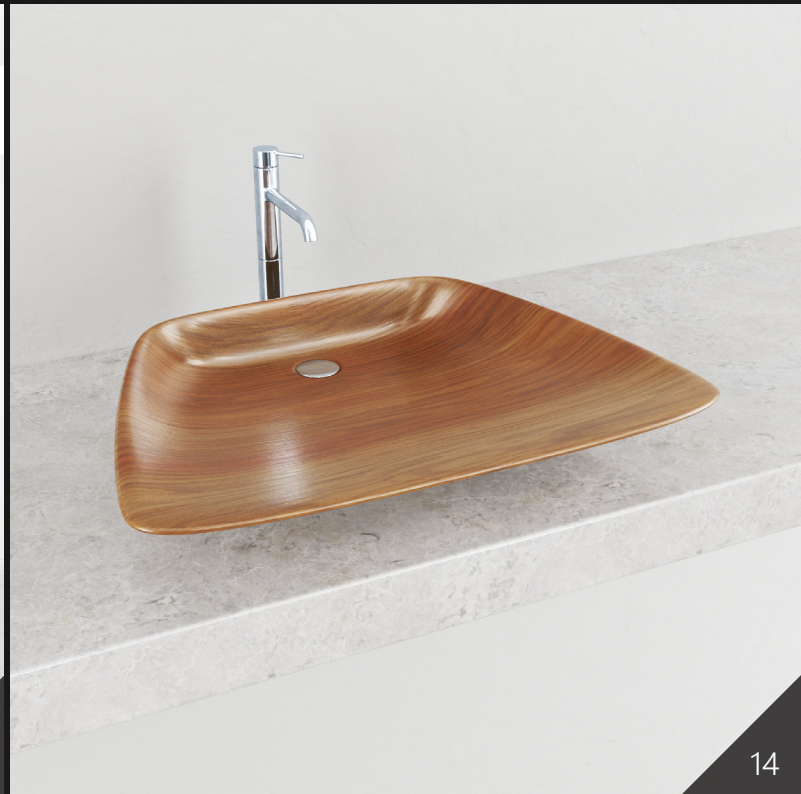

Archmodels vol. 263