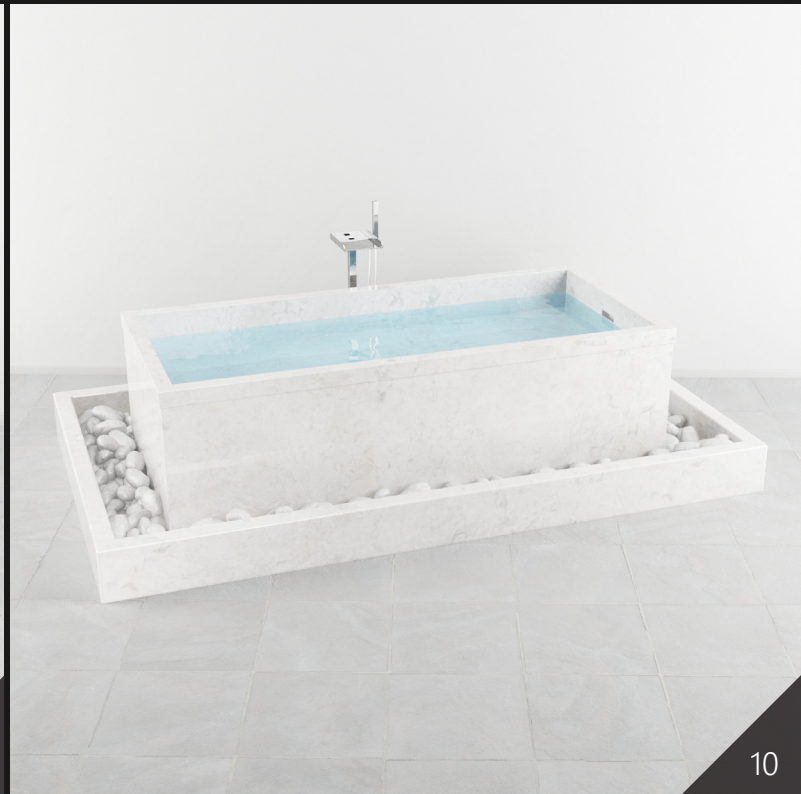

Archmodels vol. 263