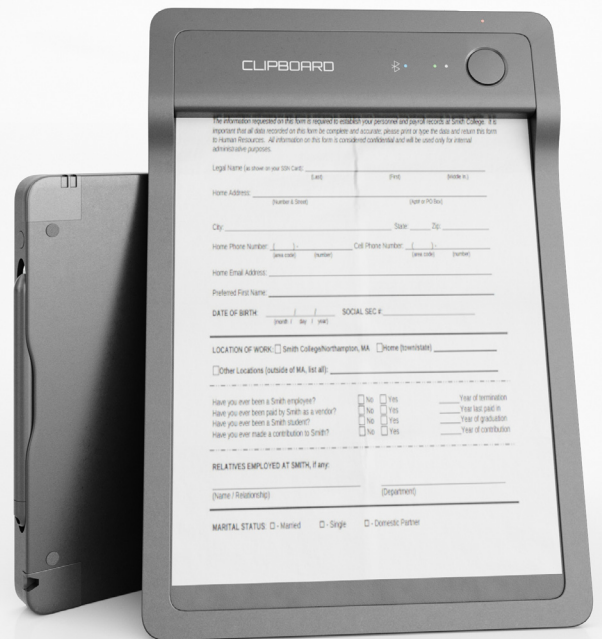

Archmodels vol. 261

09

10

11

12