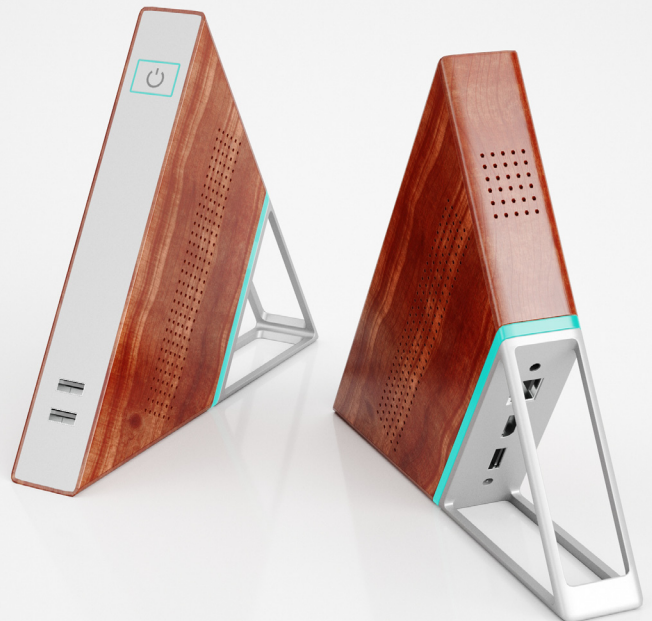

Archmodels vol. 261

21

22

23

24