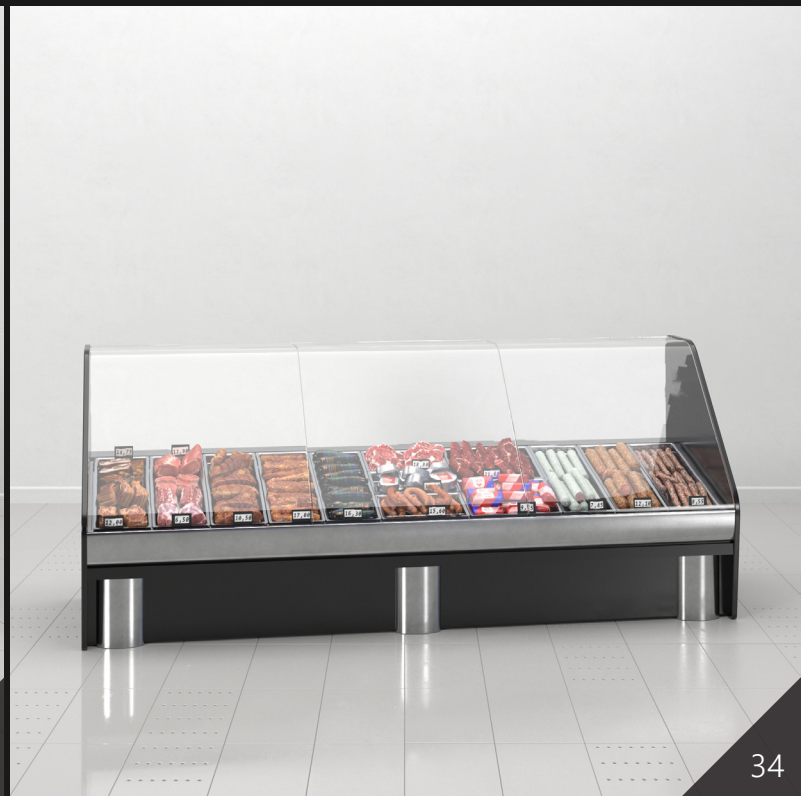

Archmodels vol. 259