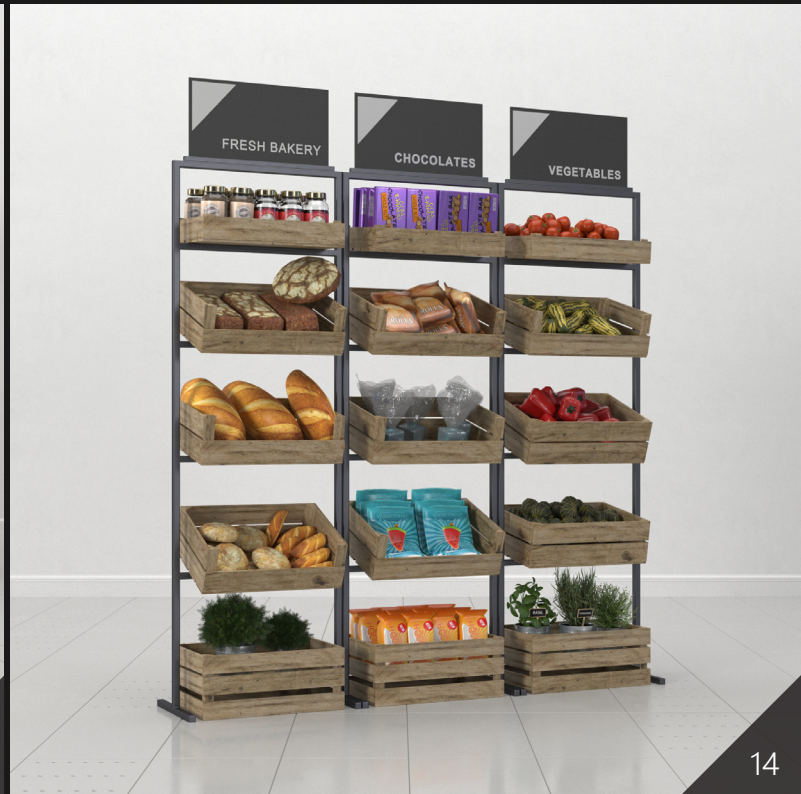

Archmodels vol. 259

13

14

15

16