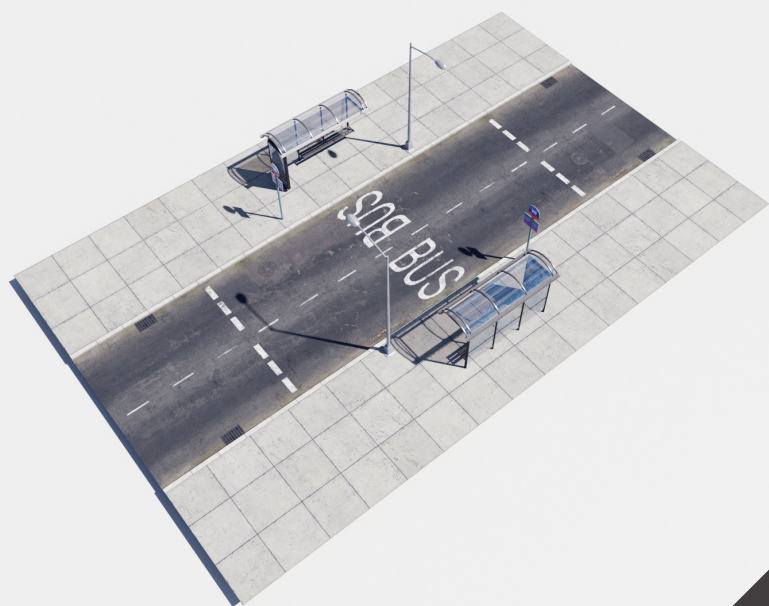

Archmodels vol. 251

01

02

03

04