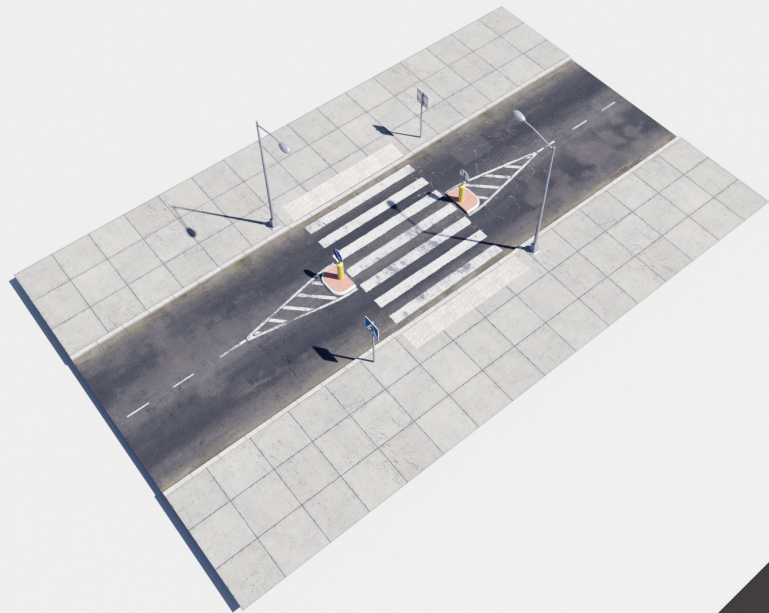

Archmodels vol. 251

05

06

07

08