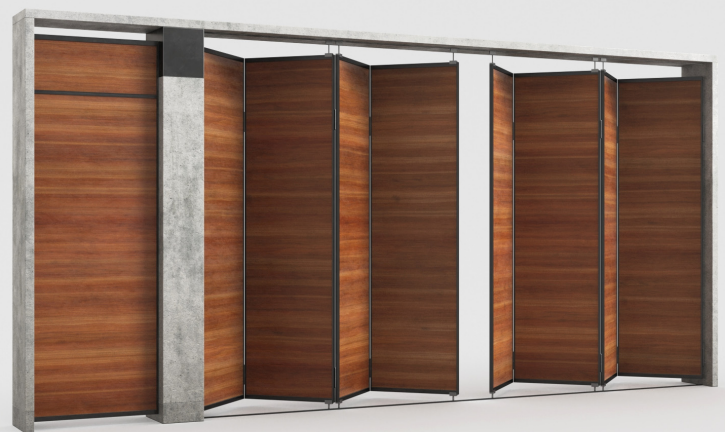

Archmodels vol. 243

05

06

07

08