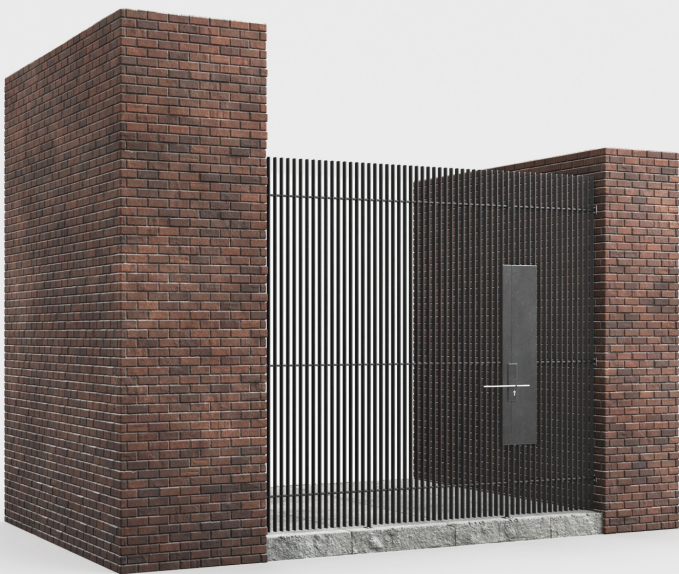

Archmodels vol. 243

09

10

11

12