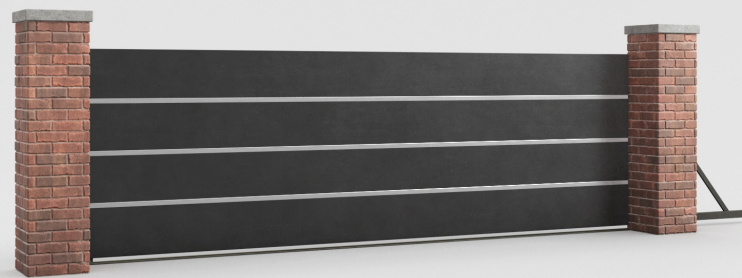

Archmodels vol. 243

09

10

11

12