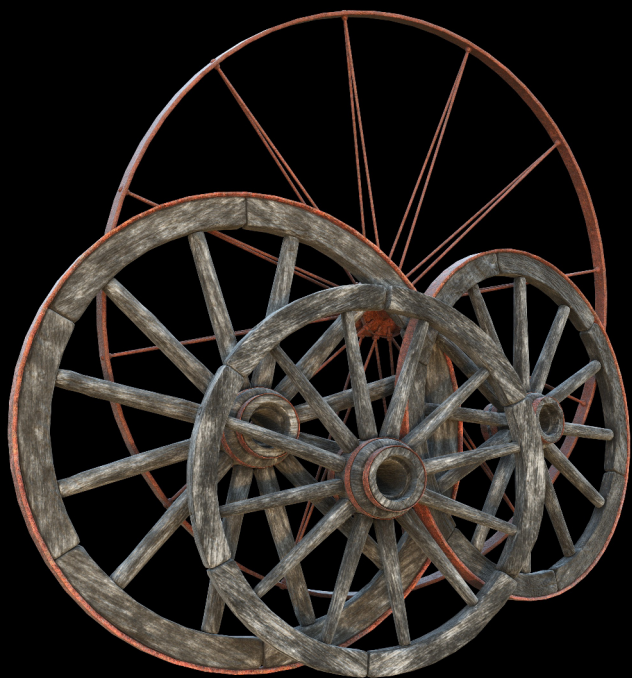

Archmodels vol. 242

05

06

07

08