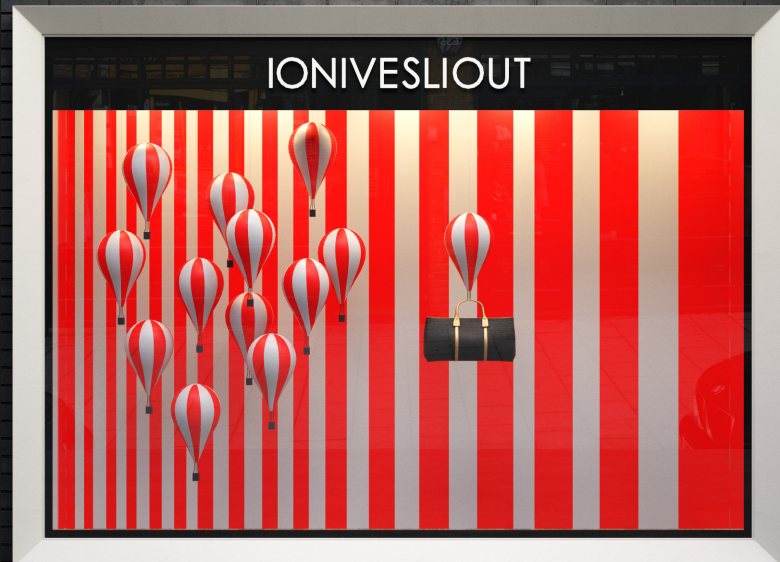

Archmodels vol. 239

05

06

07

08