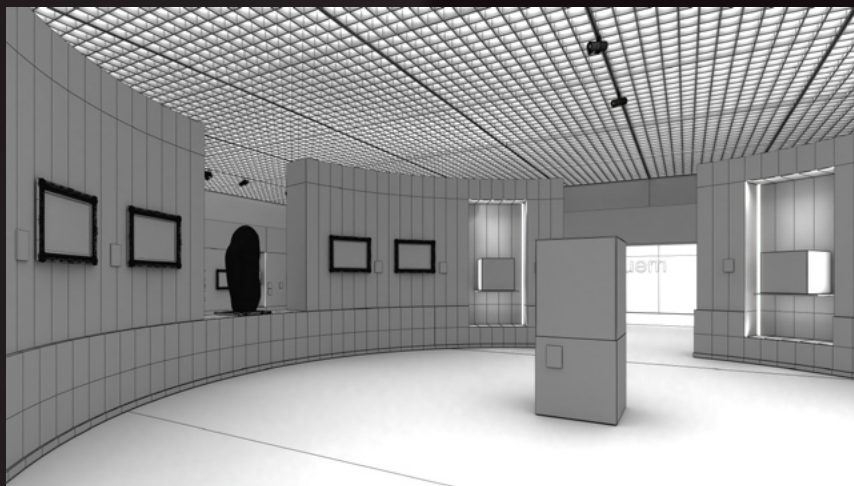

Software and models © 2023 EVERMOTION. EVERMOTION logo is trademark or registered trademark of Evermotion Inc. in the U.S. and/or other countries. All rights reserved. All *.c4d, *.obj, *.fbx and bitmaps models included on this collection with data are an integral part of „archinteriors vol. 66 C4D” and the resale of this data is strictly prohibited. All models can be used for commercial purposes only by owners who bought this collection. The sharing of collection is strictly prohibited unless that user has written authorization from EVERMOTION.