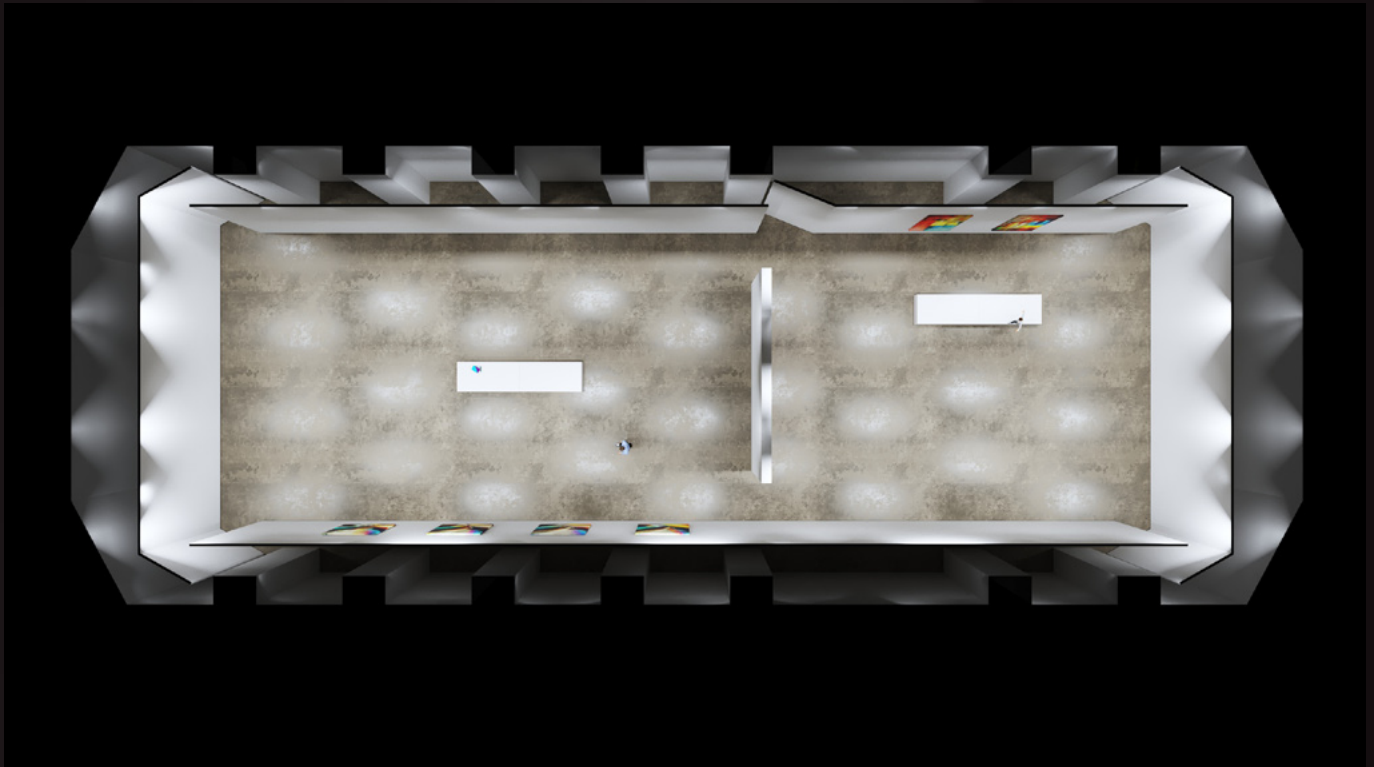

archinteriors

prepared only for **CINEMA 4D** 2023

Archinteriors vol. 66 collection consists of 15 scenes of public interiors - galleries and office spaces. Ready to use as a base for your visualizations, fully textured. We included two camera angles for each scene. The scenes are prepared in C4D, FBX, OBJ.