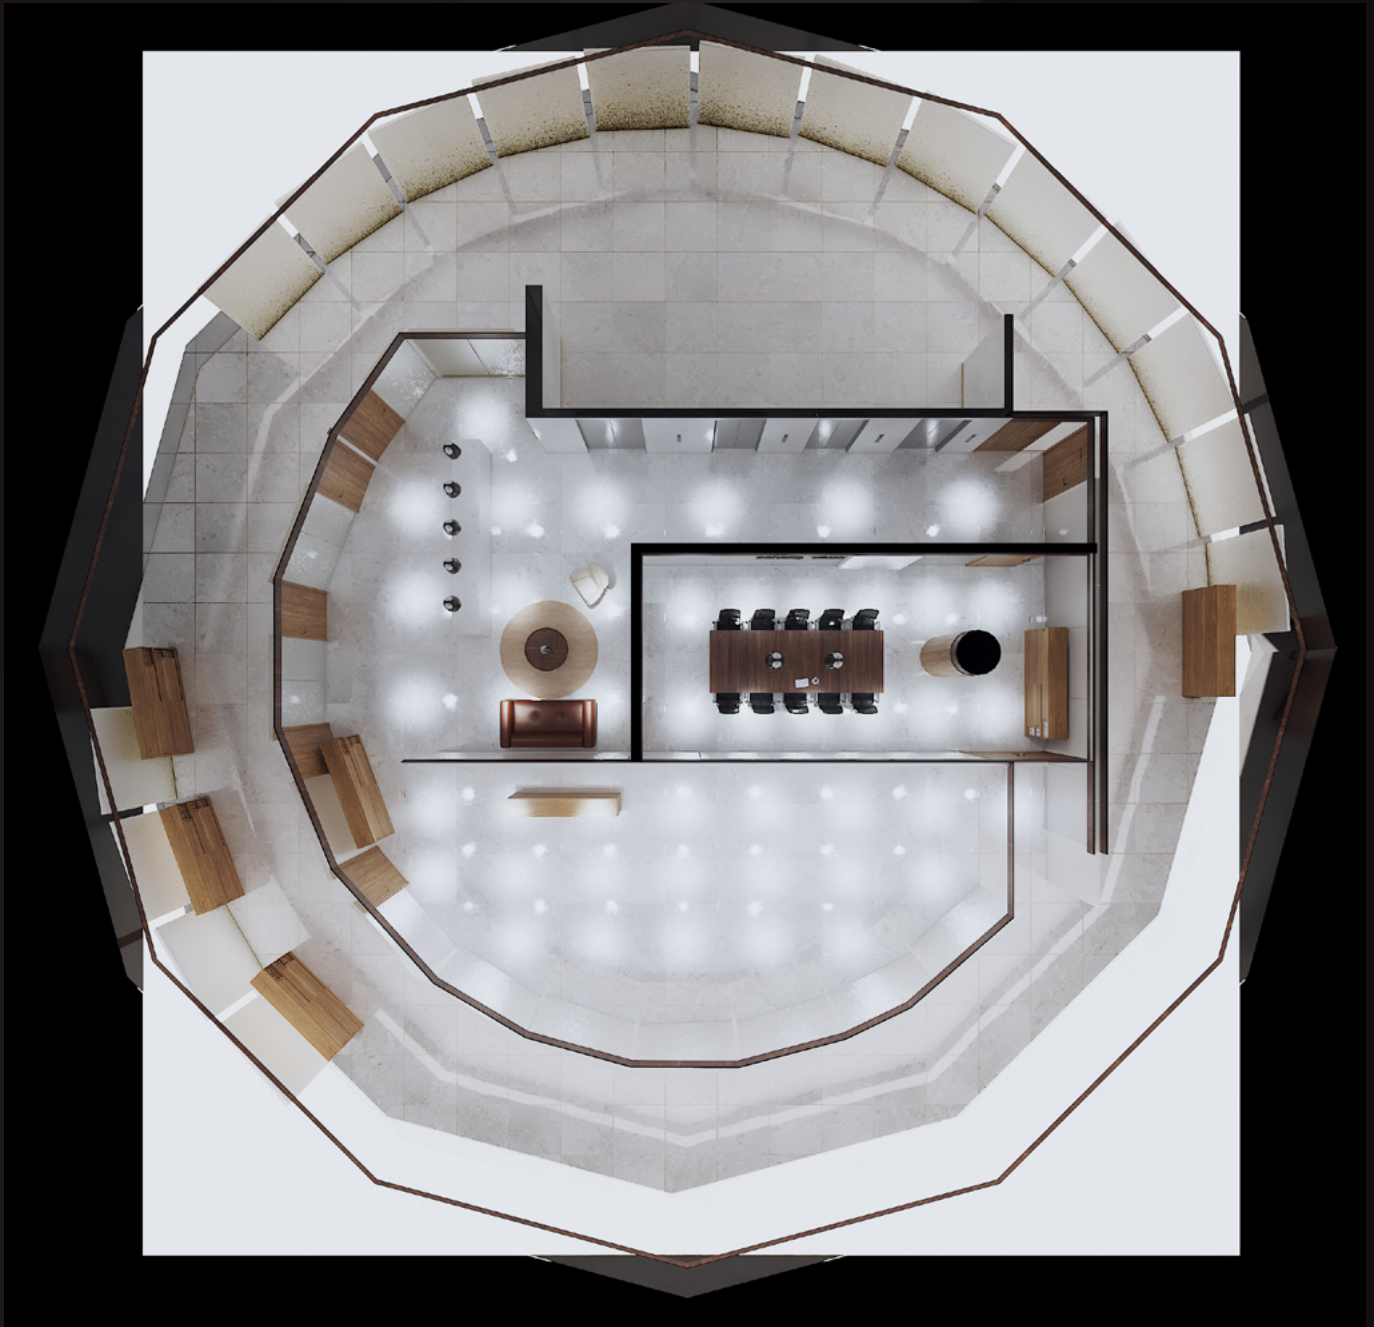

archinteriors

prepared only for **CINEMA 4D** 2023

Archinteriors vol. 66 collection consists of 15 scenes of public interiors - galleries and office spaces. Ready to use as a base for your visualizations, fully textured. We included two camera angles for each scene. The scenes are prepared in C4D, FBX, OBJ.