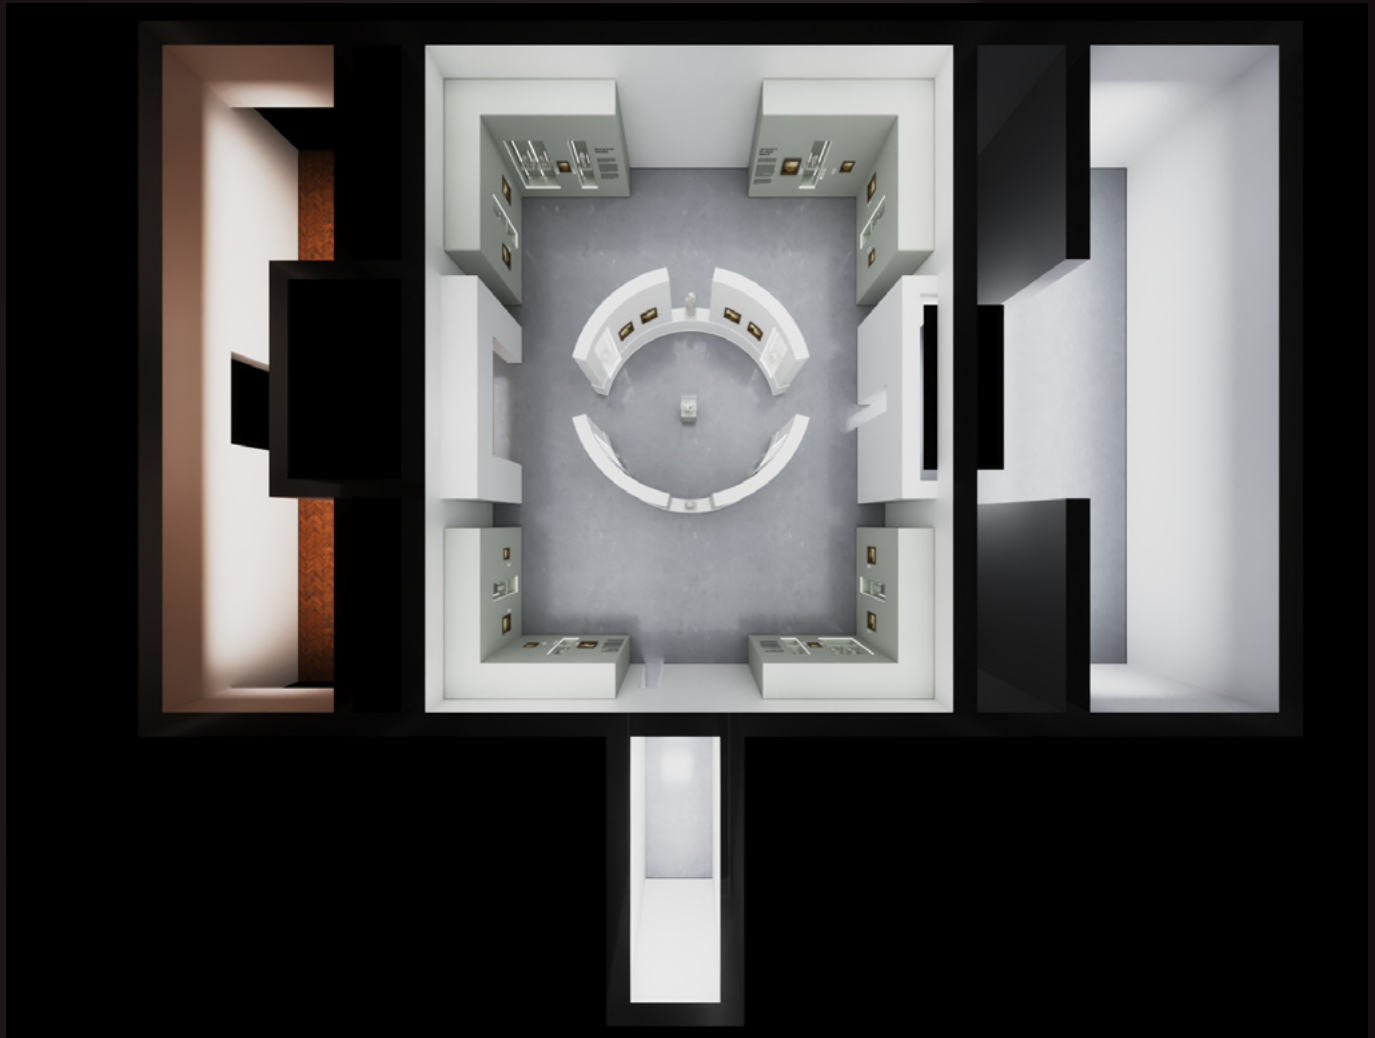

archinteriors

prepared only for **CINEMA 4D** 2023

Archinteriors vol. 66 collection consists of 15 scenes of public interiors - galleries and office spaces. Ready to use as a base for your visualizations, fully textured. We included two camera angles for each scene. The scenes are prepared in C4D, FBX, OBJ.