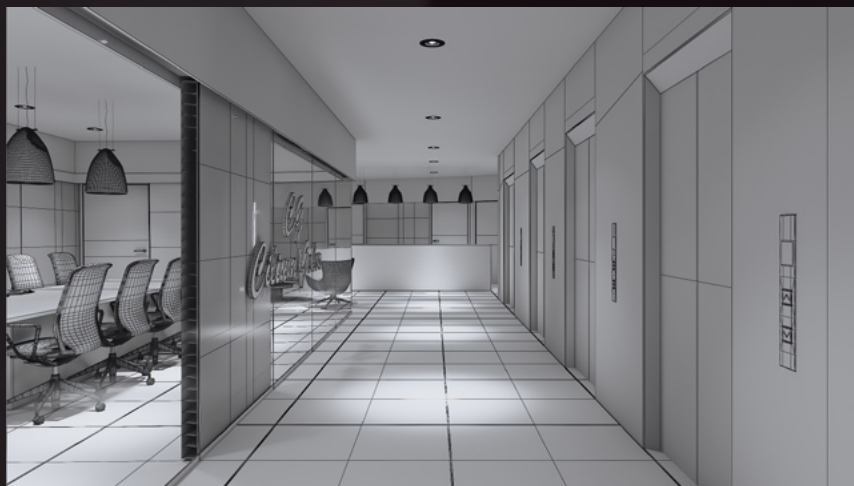

Software and models © 2023 EVERMOTION. EVERMOTION logo is trademark or registered trademark of Evermotion Inc. in the U.S. and/or other countries. All rights reserved. All *.c4d, *.obj, *.fbx and bitmaps models included on this collection with data are an integral part of „archinteriors vol. 66 C4D” and the resale of this data is strictly prohibited. All models can be used for commercial purposes only by owners who bought this collection. The sharing of collection is strictly prohibited unless that user has written authorization from EVERMOTION.