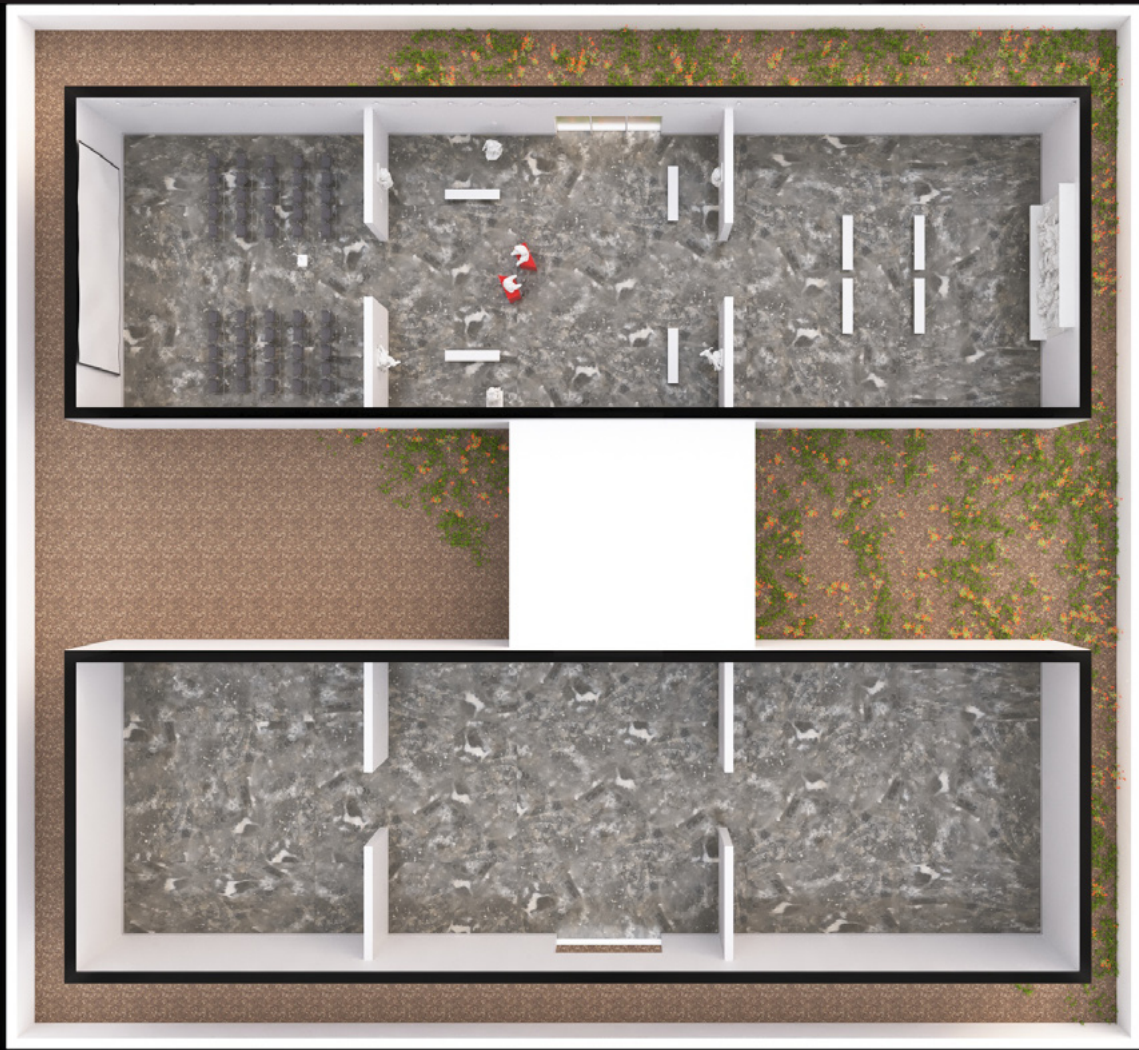

archinteriors

prepared only for **CINEMA 4D** 2023

Archinteriors vol. 66 collection consists of 15 scenes of public interiors - galleries and office spaces. Ready to use as a base for your visualizations, fully textured. We included two camera angles for each scene. The scenes are prepared in C4D, FBX, OBJ.