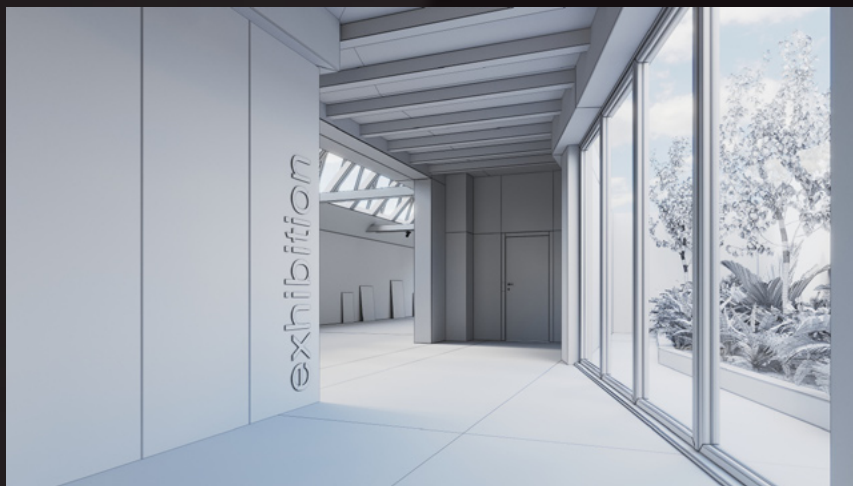

Software and models © 2023 EVERMOTION. EVERMOTION logo is trademark or registered trademark of Evermotion Inc. in the U.S. and/or other countries. All rights reserved. All *.c4d, *.obj, *.fbx and bitmaps models included on this collection with data are an integral part of „archinteriors vol. 66 C4D” and the resale of this data is strictly prohibited. All models can be used for commercial purposes only by owners who bought this collection. The sharing of collection is strictly prohibited unless that user has written authorization from EVERMOTION.