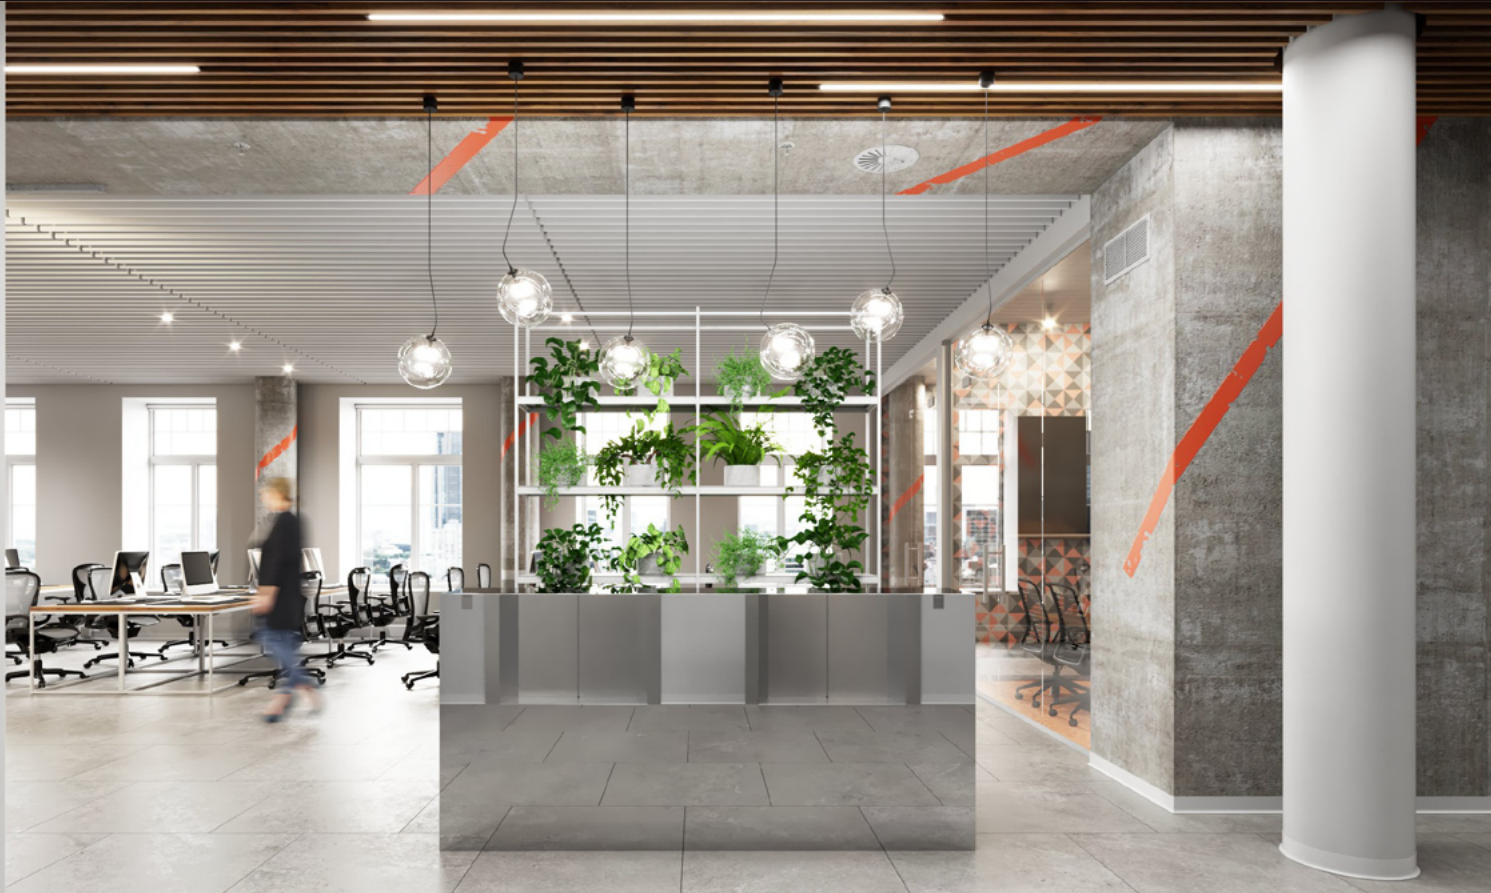

archinteriors

prepared only for **CINEMA 4D** 2023

Archinteriors vol. 66 collection consists of 15 scenes of public interiors - galleries and office spaces. Ready to use as a base for your visualizations, fully textured. We included two camera angles for each scene. The scenes are prepared in C4D, FBX, OBJ.