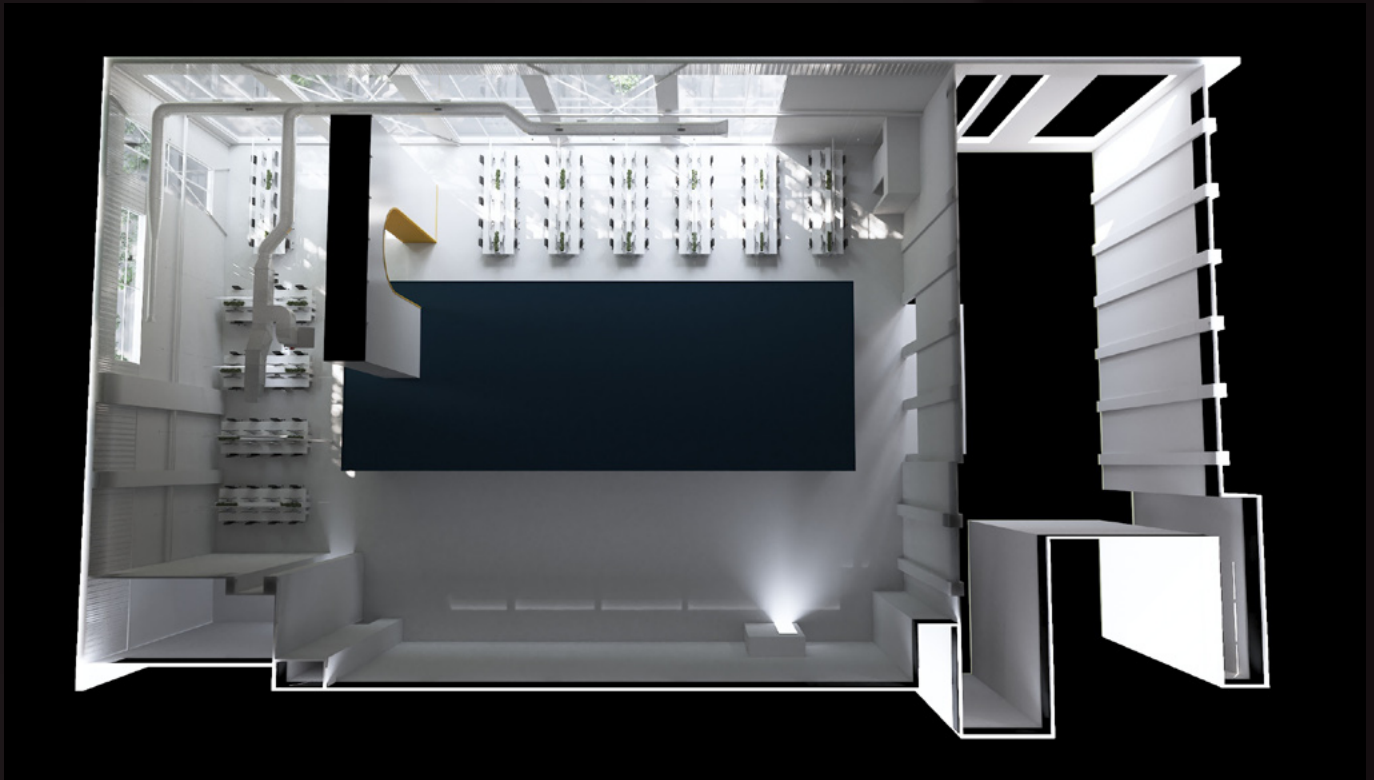

archinteriors

prepared only for **CINEMA 4D** 2023

Archinteriors vol. 66 collection consists of 15 scenes of public interiors - galleries and office spaces. Ready to use as a base for your visualizations, fully textured. We included two camera angles for each scene. The scenes are prepared in C4D, FBX, OBJ.