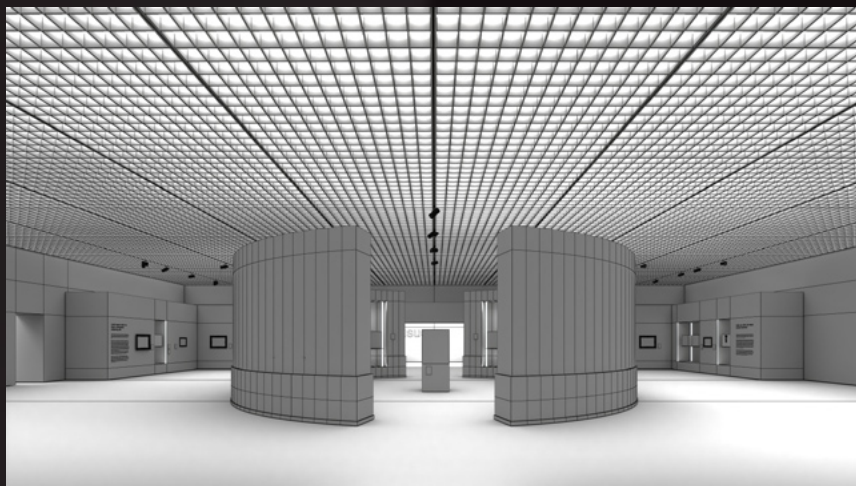

Software and models © 2023 EVERMOTION. EVERMOTION logo is trademark or registered trademark of Evermotion Inc. in the U.S. and/or other countries. All rights reserved. All *.c4d, *.obj, *.fbx and bitmaps models included on this collection with data are an integral part of „archinteriors vol. 66 C4D” and the resale of this data is strictly prohibited. All models can be used for commercial purposes only by owners who bought this collection. The sharing of collection is strictly prohibited unless that user has written authorization from EVERMOTION.