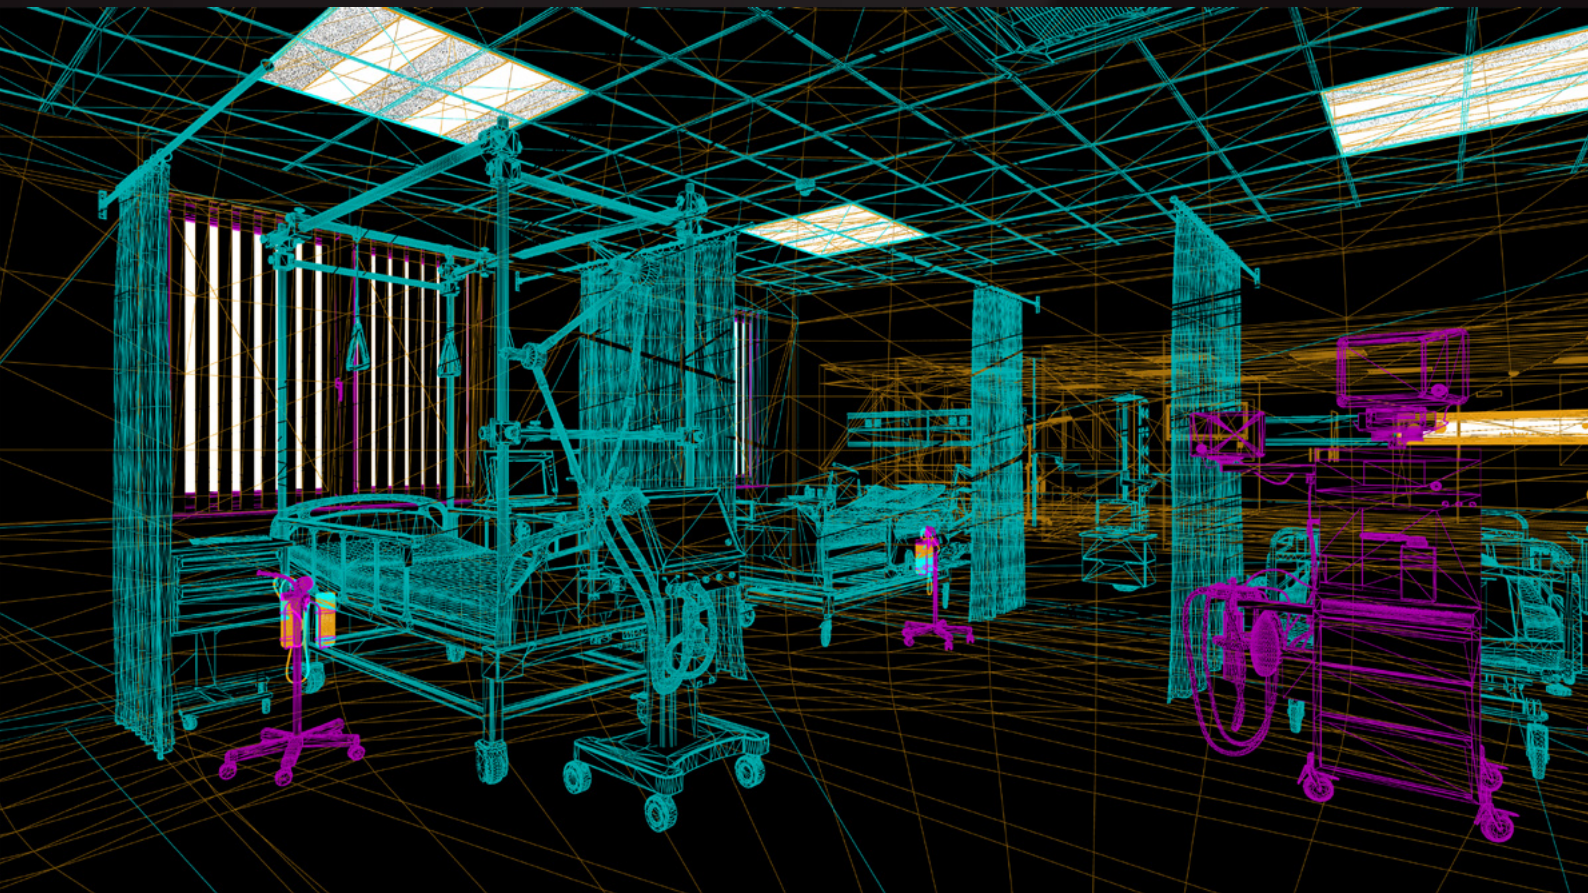

archinteriors

2024

prepared only for **Unreal Engine**

Archinteriors for Unreal Engine vol. 14 Hospital Scene and Healthcare Equipment. Introducing the most comprehensive hospital scene collection for Unreal Engine 5, featuring 7 fully furnished rooms and over 300 high-quality 3D models of modern medical equipment. In addition to medical equipment, the collection also includes 3D models of various office supplies: cabinets, office chairs, computer setups, binders, notepads, desks, tables, photocopiers, and document shredders. The collection is designed for easy rearrangement, featuring 36 fully modular scene elements like walls, floors, ceilings, doors, windows, and ceiling lights..