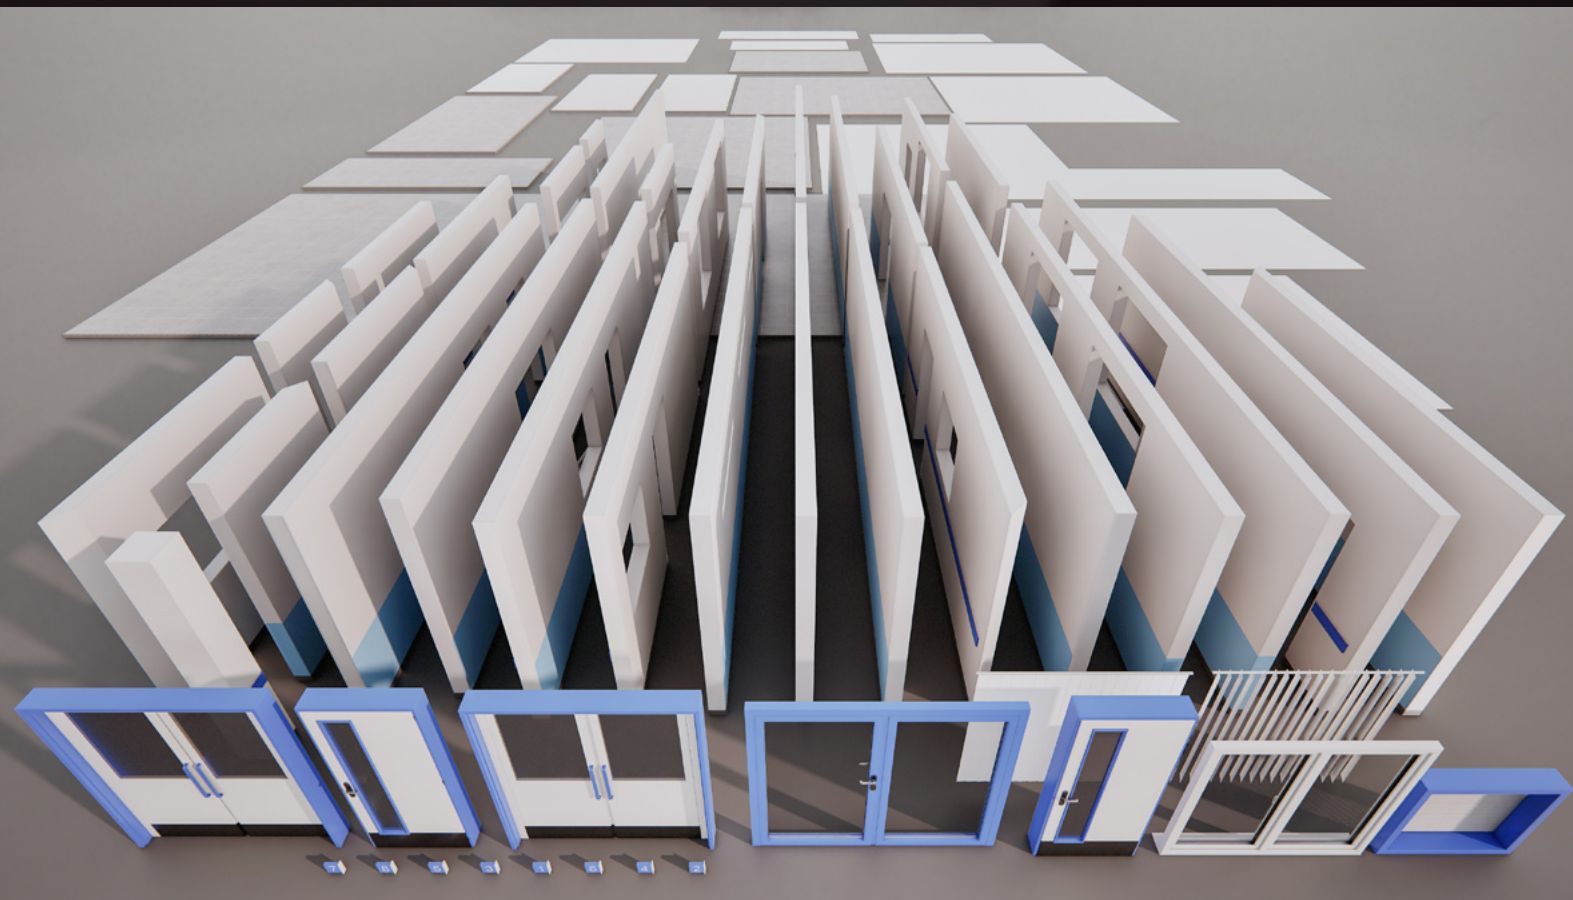

archinteriors

2024

prepared only for **Unreal Engine**

Archinteriors for Unreal Engine vol. 14 Hospital Scene and Healthcare Equipment. Introducing the most comprehensive hospital scene collection for Unreal Engine 5, featuring 7 fully furnished rooms and over 300 high-quality 3D models of modern medical equipment. In addition to medical equipment, the collection also includes 3D models of various office supplies: cabinets, office chairs, computer setups, binders, notepads, desks, tables, photocopiers, and document shredders. The collection is designed for easy rearrangement, featuring 36 fully modular scene elements like walls, floors, ceilings, doors, windows, and ceiling lights..