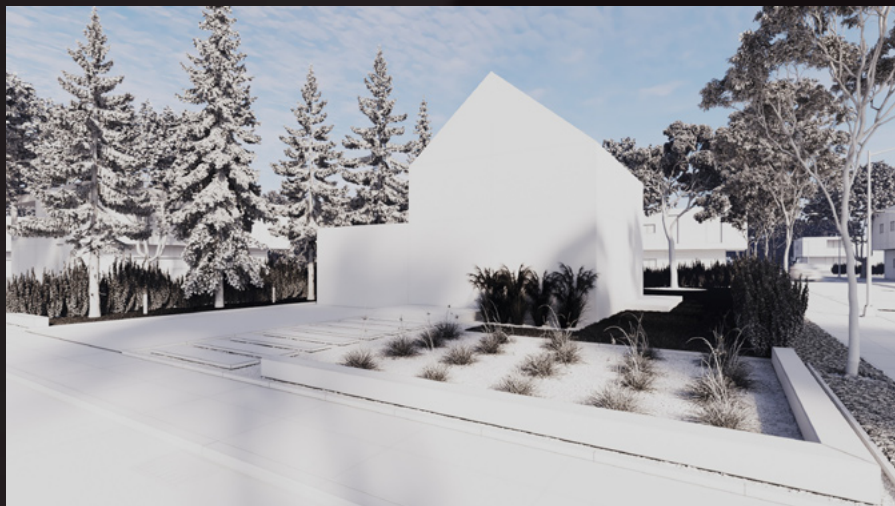

AE40_004_top